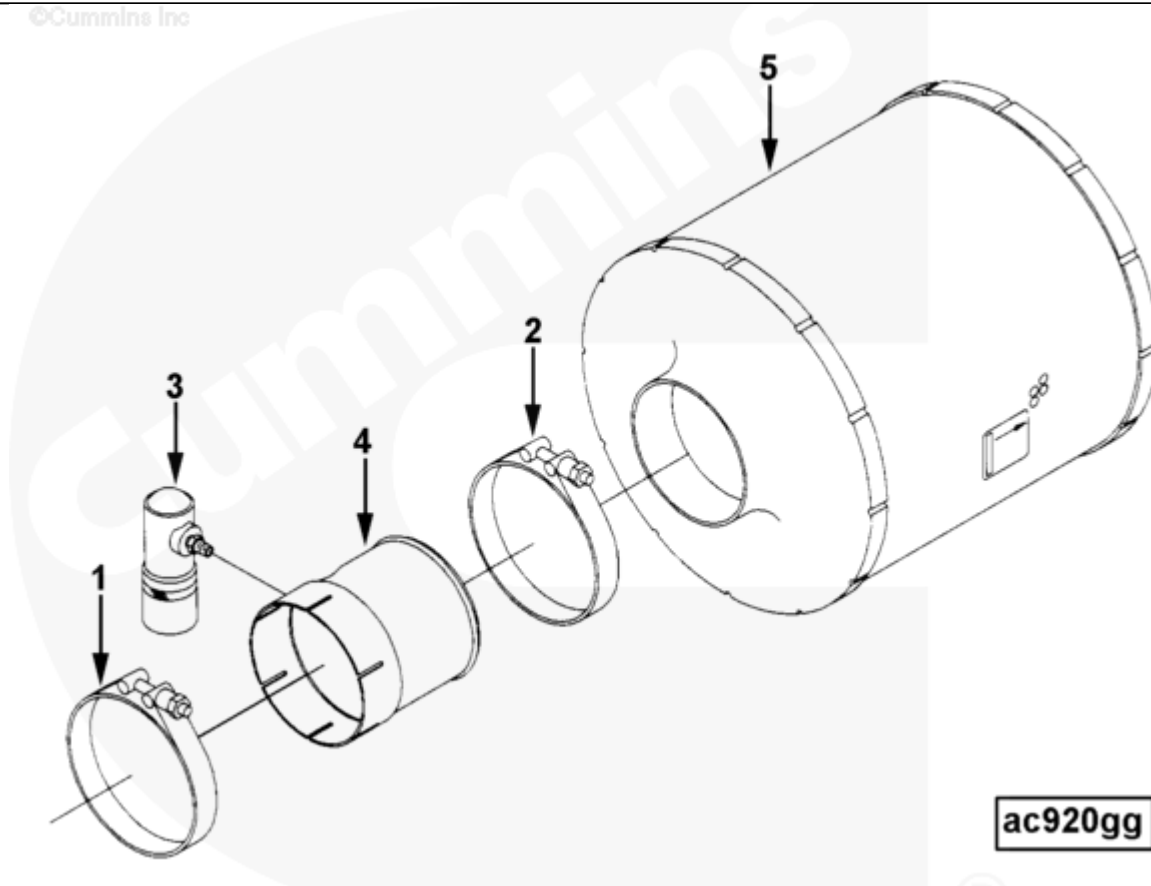

Parts Catalog - Option Detail

Electronic Parts Catalog - Option Detail				
Option	Group	Graphic	Film Card	Date
AC9079	10.04	ac920gg	Z	14-FEB-96
Engines	6C8.3, C GAS PLUS CM556, G8.3, G8.3 CM558, GTA8.3 CM558, ISC CM2150, ISC CM554, ISC CM850, ISC8.3 CM2250, ISC8.3 G CM2180 C101, ISL CM2150, ISL CM554, ISL CM850, ISL G CM2180, ISL8.9 CM2150 L110, ISL8.9 CM2880 L112, ISL9 CM2150 SN, ISL9 CM2250, ISL9 CM2350 L101, ISL9 CM2350 L111, ISLE4 CM850, L GAS PLUS CM556, L8.9, L8.9 L121, L8.9G CMOH2.0 L125B, L9 CM2350 L116B, L9 CM2350 L119B, L9 CM2350 L120C, L9 CM2350 L123B, L9.3 L105, L9.5 L117, L9N CM2380 L124B, QSC8.3 CM2250, QSC8.3 CM2880 C102, QSC8.3 CM554, QSC8.3 CM850(CM2850), QSL9 CM2250, QSL9 CM2250 L115, QSL9 CM2350 L102, QSL9 CM2350 L107, QSL9 CM2350 L118, QSL9 CM2350 L122, QSL9 CM554, QSL9 CM850(CM2850), QSL9 G CM558, QSL9 M CM2250 L106, QSL9.3 CM2880 L113			

ac920gg

SMALL | MEDIUM | LARGE

Cart	Ref No	Part Number	Part Description	Required	Remarks
View My Cart					
		AC9079	Air Cleaner		
					Duty Rating: Light
					Mounting Location:

					On Turbocharger
					Manufacturer: Donaldson
					Filter Quantity: 1
					Environmental Capabilty:
					Outdoor
					Filter Disposition:
					Disposable
					Supply Method: Mounted
					Engine Family: C Series
					Additonal Support
					Bracket Required: No
					Structure Code: 02 EBM
					Cylinders: 6
					Aspiration:
					Jacket Water Aftercooled
					Sea Water Aftercooled
					Turbocharged
<input type="checkbox"/>	1	125740	T-Bolt Clamp	1	4 1/2 in.
<input type="checkbox"/>	2	140311	T-Bolt Clamp	1	4 1/8 in.
<input type="checkbox"/>	3	178957	Restriction Indicator	1	
<input type="checkbox"/>	4	3866115	Air Tube	1	
<input type="checkbox"/>	5	3924540	Air Cleaner	1	